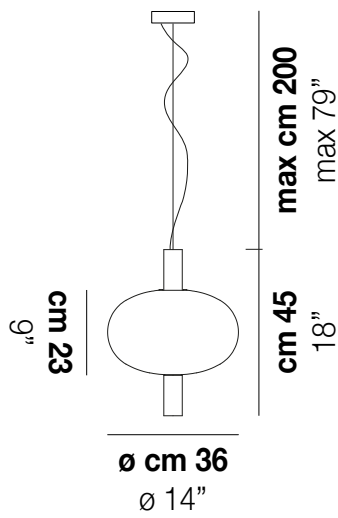

RIFLESSO SP 1

TECHNICAL DATA:

LED 2700K DIM2	1x12,5W 35 V
LED 2700K DIM3	1x12,5W 35 V
LED 3000K DIM2	1x12,5W 35 V
LED 3000K DIM3	1x12,5W 35 V

CERTIFICATIONS:

Led 2700 K 12,5 W 35 V 1500 lm DIM2 Phase Cut
 Led 2700 K 12,5 W 35 V 1500 lm DIM3 0-10V, Push
 Led 3000 K 12,5 W 35 V 1500 lm DIM2 Phase Cut
 Led 3000 K 12,5 W 35 V 1500 lm DIM3 0-10V, Push

VOLUME	Mc 0
GROSS WEIGHT	Kg 10
NET WEIGHT	Kg 7

download

SHADE FINISHING

AMTR

CRTR

FRAME FINISHING

BKS

RAV