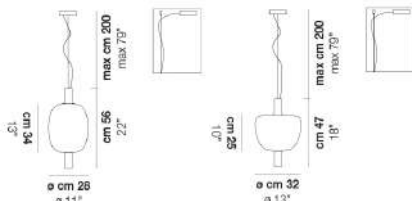

OTHER VERSION AVAILABLE

Click on the version to go to the web version of the product