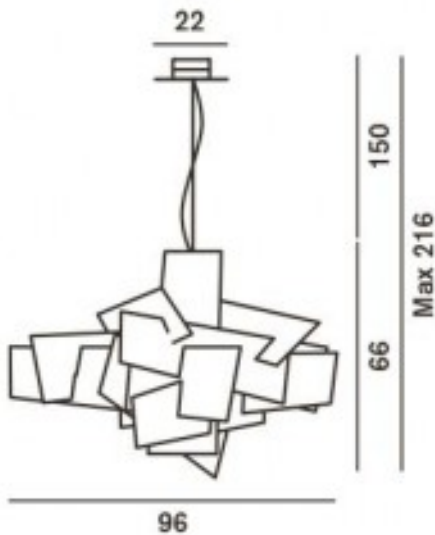

Foscarini

Big Bang Sospensione - Spare Protective Glass

Technical Information

Manufacturer Foscarini

Description

The Foscarini Big Bang Spare protective glass is an exchange glass inside the diffuser of your Big Bang Sospensione.