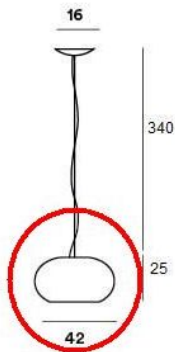

Foscarini

Buds Sospensione 2 LED Spare glass

Diffusorfarbe

- grey
- warm white
- cipria

Technical details

Country of Manufacture	 Italy
Manufacturer	Foscarini
material	glass
Diameter in cm	42
Dimensions	H 25 cm Ø 42 cm

Description

This Foscarini original spare part replaces the existing glass of the Buds LED pendant lamp. This glass is only suitable for the Buds Sospensione 2 LED. The glass is available in grey, cipria and warm white (bianco caldo).