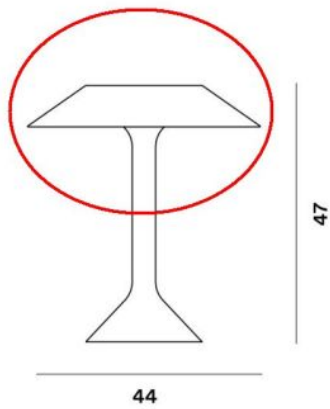

Foscarini

Chapeaux M replacement shade

Diffusorfarbe

- grey
- red
- ochre

Technical details

Country of Manufacture	 Italy
Manufacturer	Foscarini
material	metal
Diameter in cm	44
Dimensions	Ø 44 cm

Description

This original Foscarini spare part is a replacement shade made of metal, suitable for the Chapeaux M table lamp. The replacement shade from the Italian manufacturer has a diameter of 44 cm. The Replacement Shade is available in red, ochre and grey.