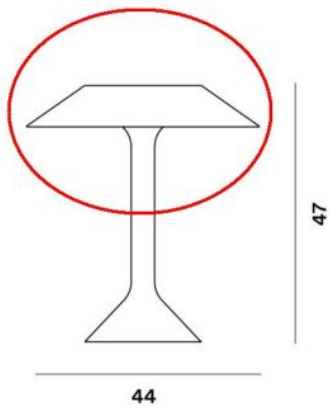

Foscarini

Chapeaux M replacement shade

Diffusorfarbe

- red
- grey
- ochre

Technical details

Country of Manufacture	 Italy
Manufacturer	Foscarini
material	metal
Diameter in cm	44
Dimensions	Ø 44 cm

Description

This original Foscarini spare part is a replacement shade made of metal, suitable for the Chapeaux M table lamp. The replacement shade from the Italian manufacturer has a diameter of 44 cm. The Replacement Shade is available in red, ochre and grey.