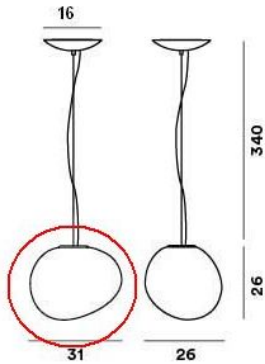

Foscarini

Gregg Media Table and Pendant Lamp Replacement Glass-after 2022

Technical details

Country of Manufacture	 Italy
Manufacturer	Foscarini
material	glass
surface	white
Dimensions	H 26 cm B 26 cm L 31 cm

Description

The Foscarini Gregg Media replacement glass is an original replacement glass from the Italian manufacturer in white satin suitable for the Gregg Sospensione Media pendant light and the Gregg Media Tavolo table lamp. **Order this Version of the Replacement Glass if your lamp was produced at the year 2023 or later.**