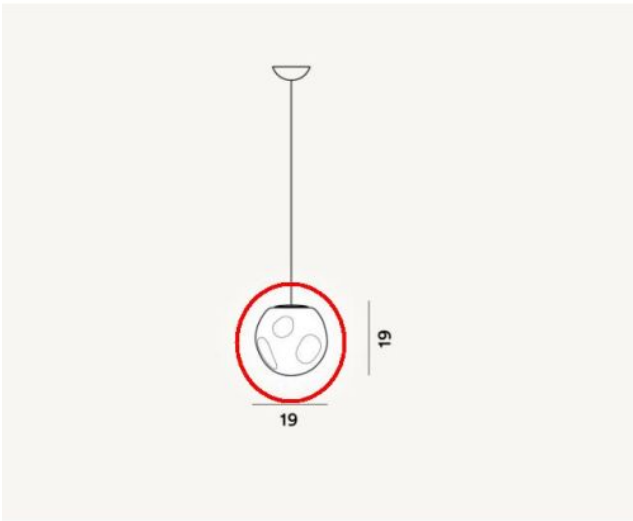

## Hoba Midi Sospensione Replacement Glass

### Technical details

<b>Country of Manufacture</b>	 Italy
<b>Manufacturer</b>	Foscarini
<b>material</b>	glass
<b>surface</b>	white
<b>Diameter in cm</b>	19
<b>Dimensions</b>	H 19 cm   Ø 19 cm

### Description

This Foscarini original spare part replaces the existing glass of the Foscarini Hoba Midi Pendant Lamp. The hand-blown glass is available in white and is only suitable for the Foscarini Hoba Midi Pendant Lamp. This replacement glass is 19 cm high and has a diameter of 19 cm. This white replacement glass has the same structure as the original glass.