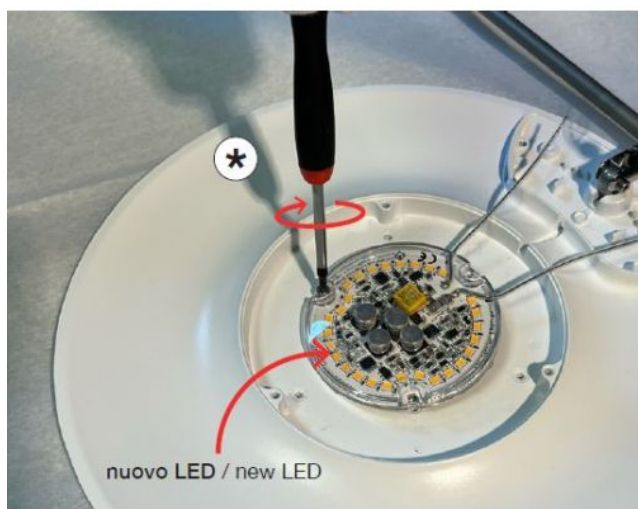

Catellani & Smith

Spare LED illuminant for Lederam C 180 / WF 25

Technical details

Country of Manufacture	 Italy
Manufacturer	Catellani & Smith
Wattage	15 W
Color temperature in Kelvin	2,700 extra warm white
protection	IP20
voltage suitability	230 - 240 Volt

Description

The Original LED-Replacement lamp for the Lederam C180 and the Lederam WF 25 is a replaceable LED with a power of 15 watts and a colour temperature of 2,700 Kelvin extra warm white. This lamp is suitable for the following Catellani Smith Lederam lamps: