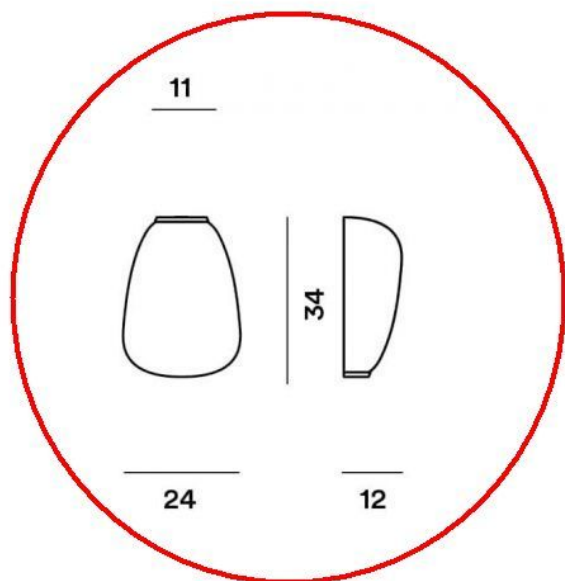

Foscarini

Rituals Parete Semi 1 Replacement Glass

Technical details

Country of Manufacture	 Italy
Manufacturer	Foscarini
material	glass
color	white
Depth in cm	12
Dimensions	H 34 cm B 24 cm

Description

This Foscarini original replacement part replaces the existing mouth-blown glass of the Foscarini Rituals Parete Semi 1 wall lamp. The original replacement glass is available in satin white. This replacement glass is 34 cm high, 24 cm wide and has a depth of 12 cm.