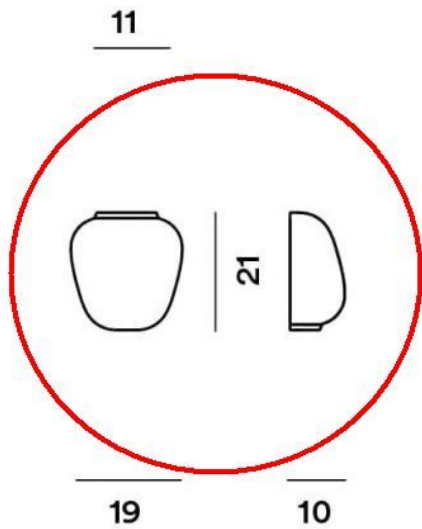

Foscarini

Rituals Parete Semi 3 Replacement Glass

Technical details

Country of Manufacture	 Italy
Manufacturer	Foscarini
material	glass
color	white
Depth in cm	10
Dimensions	H 21 cm B 19 cm

Description

This Foscarini original replacement part replaces the existing mouth-blown glass of the Foscarini Rituals Parete Semi 3 wall lamp. The original replacement glass is available in satin white. This replacement glass is 21 cm high, 19 cm wide and has a depth of 10 cm.