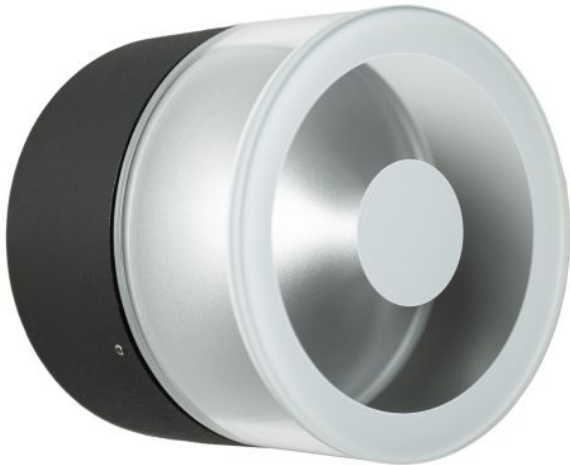

# NEXOLIGHT

## Polaris Wall Light

- anthracite gray
- black

### Technical details

<b>Manufacturer</b>	NEXOLIGHT
<b>Bulbs included</b>	No
<b>color temperature (kelvin)</b>	2700K
<b>Protection class / IP rating</b>	IP65
<b>LED</b>	included
<b>LED replaceable</b>	yes
<b>Power in watts</b>	1 x 3.5 W LED W

### Description

The NEXOLIGHT Polaris wall light combines precise lighting technology with a striking design language. Its round aluminium body meets a refined glass lighting element with silk-screened surfaces to create uniform, glare-free illumination on facades, entrances and terraces. The light is available in anthracite grey and black.