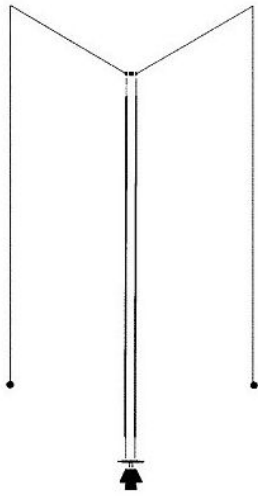

Ingo Maurer

YAYAHO Element 5 Replacement Bottom Shade

Technical details

Country of Manufacture
Manufacturer

 Germany
Ingo Maurer

Description

The Ingo Maurer YaYaHo element 5 Replacement Bottom Shade is a replacement for element 5. The shade consists of two parts. This is the bottom shade which is made of white porcelain.