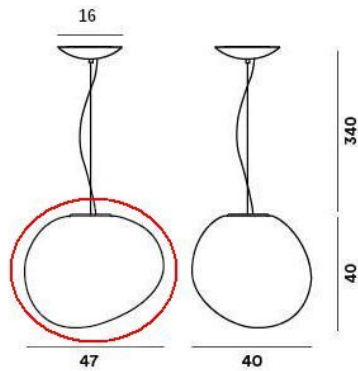

Foscarini

Gregg Sospensione Grande LED Replacement Glass

Technical details

Country of Manufacture	 Italy
Manufacturer	Foscarini
material	glass
color	white
Dimensions	H 40 cm B 40 cm L 47 cm

Description

This Foscarini Gregg replacement glass in white satin is an original replacement glass suitable for the Foscarini Gregg Sospensione Grande LED pendant lamp and the Foscarini Gregg Tavolo Grande table lamp.