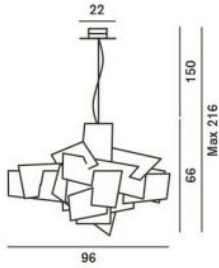

Foscarini

Big Bang Sospensione replacement diffuser

surface

- white
- red

Technical details

Country of Manufacture	 Italy
Manufacturer	Foscarini
material	glass

Description

This Foscarini replacement diffuser is suitable for the Big Bang Sospensione pendant lamp. The Foscarini Big Bang Sospensione replacement diffusers consist of a complete set of diffusers/metacrylic plates for the 96cm x 66cm lights. The colours white and red are available.