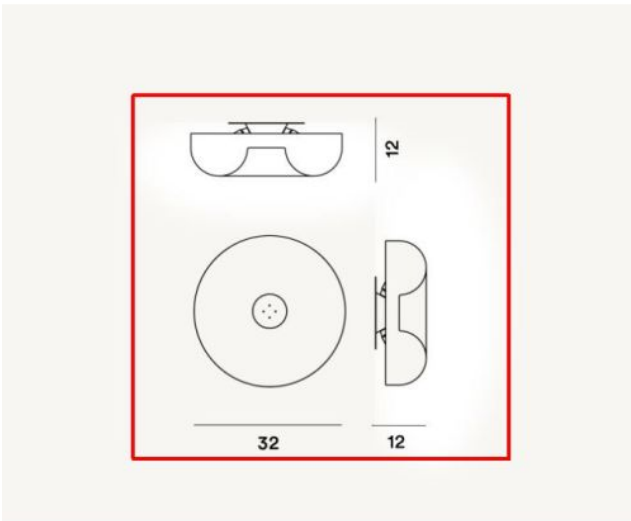

Foscarini

Circus Piccola Soffitto Replacement Glass

Technical details

Country of Manufacture	 Italy
Manufacturer	Foscarini
material	glass
surface	white
Diameter in cm	32
Dimensions	H 12 cm Ø 32 cm

Description

This Foscarini original replacement glass is a spare part of the for the Foscarini Circus Piccola Soffitto wall/ceiling lamp. The replacement glass has a diameter of 32 cm and is 12 cm high. The replacement glass is available in white.