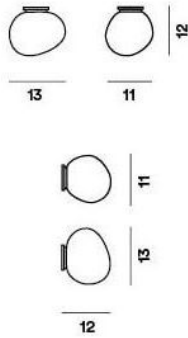

### Technical details

<b>Country of Manufacture</b>	 Italy
<b>Manufacturer</b>	Foscarini
<b>Designer</b>	Ludovica & Roberto Palomba
<b>material</b>	glass
<b>Dimensions</b>	H 12 cm   B 11 cm   L 13 cm

### Description

The Foscarini Soffitto Parete Piccola replacement glass is 11 cm wide and 13 cm long. It is made of blown satin glass.