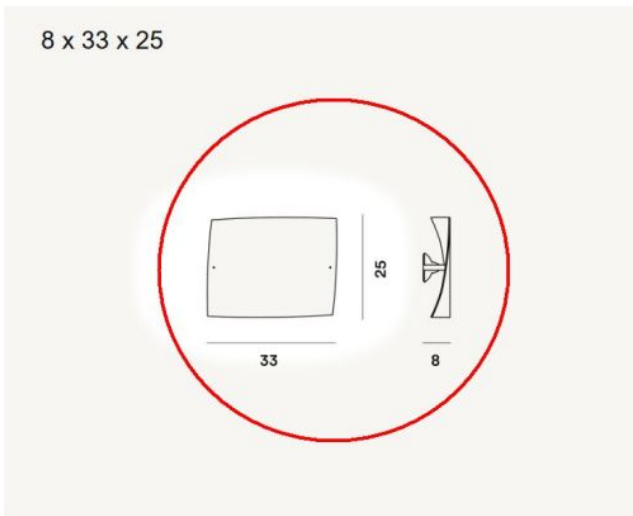

Foscarini

Folio Piccola Parete - Replacement Glass

Technical details

Country of Manufacture	 Italy
Manufacturer	Foscarini
material	glass
diffuser color	white
Depth in cm	8
Dimensions	H 25 cm B 33 cm

Description

This Foscarini original spare part replaces the existing glass of the Foscarini Folio Piccola Parete wall lamp. The hand-blown glass is available in white. This replacement glass is 33 cm wide, 25 cm high and 8 cm deep.