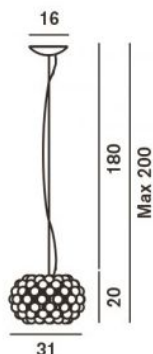

Foscarini

Caboche Sospensione - Inner Glass- piccola

Technical details

Country of Manufacture

Italy

Manufacturer

Foscarini

Description

This interior glass/the inner diffuser of Caboche Sospensione can only be used for the Caboche Sospensione Piccola pendant lamp with a diameter of 31 cm.