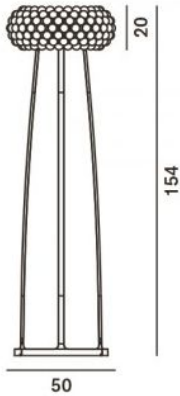

Foscarini

Caboche Interior glass -media

Technical details

Country of Manufacture

Manufacturer

Foscarini

Description

The interior glass/the inner diffuser of Caboche Media is usable for Caboche Terra Media and Caboche Sospensione media. It can only be used for the halogen versions.