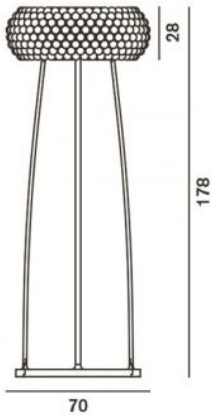

Foscarini

Caboche Interior glass grande

Technical details

Country of Manufacture

 Italy

Manufacturer

Foscarini

Description

The interior glass/the inner diffuser of Caboche Grande is available for Caboche Terra Grande and Caboche Sospensione Grande. It can only be used for the halogen versions.