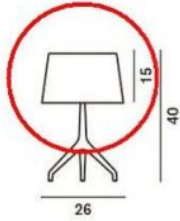

Foscarini

Lumiere XXS Replacement Glass

Farbe

- white
- grey

Technical details

Country of Manufacture	 Italy
Manufacturer	Foscarini
material	glass
Diameter in cm	26
Dimensions	H 15 cm Ø 26 cm

Description

This Foscarini original spare part replaces the existing glass of the Foscarini Lumiere XXS (Table Lamp). The glass is available in white and and grey. This replacement glass is 15 cm high and has a diameter of 26 cm.