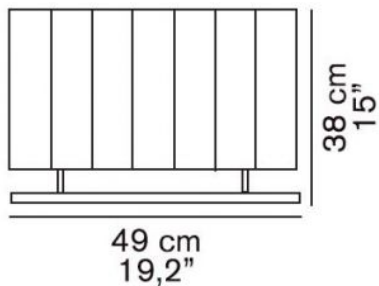

217

Oluce

Pin Stripe 217 and 417 replacement diffuser glass

Farbe

- white
- black

Technical details

Country of Manufacture
Manufacturer

 Italy
Oluce