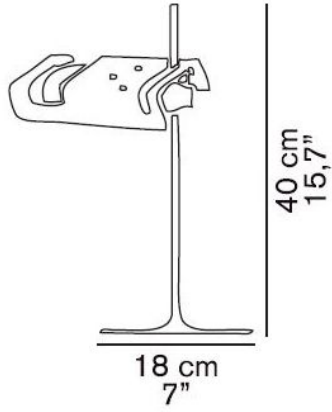

291

Oluce

Spider 291 screw set

Technical details

Country of Manufacture  Italy
Manufacturer Oluce

Description

The Oluce Spider 291 Screw is a spare screw set for Spider 291.