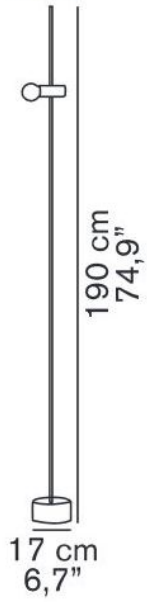

387

Oluce

Agnoli 387 Little Stem at reflector

Technical details

Country of Manufacture

Manufacturer

Oluce

Description

The Oluce Agnoli 387 Little Stem at reflector is a spare part for Agnoli 387. This stem is integrated on the lamp's head and is used to adjust the head.