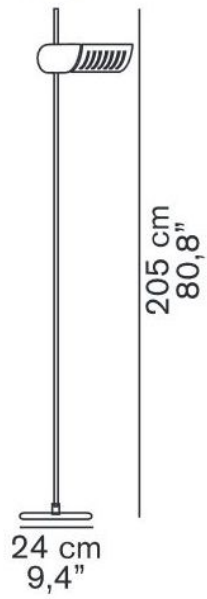

626

Oluce

Colombo 626 replacement Dimmer Knob

Technical details

Country of Manufacture Italy
Manufacturer Oluce

Description

The Colombo 626 Replacement Dimmer Knob is a replacement dimmer for Colombo 626.