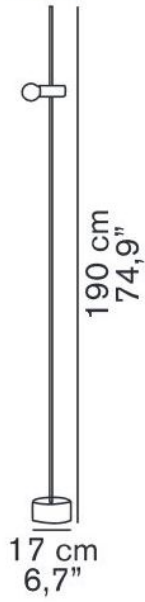

387

Oluce

Agnoli 387 replacement complete head

Technical details

Country of Manufacture Italy
Manufacturer Oluce

Description

The Oluce Agnoli 387 Replacement complete head is a replacement head for Agnoli 387.