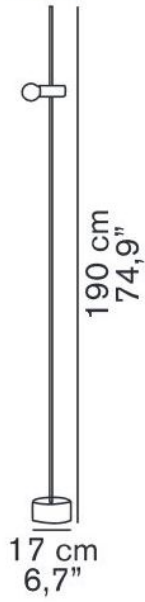

387

Oluce

Agnoli 387 replacement base

Technical details

Country of Manufacture  Italy
Manufacturer Oluce

Description

The Oluce Agnoli 387 replacement base is a replacement base for Agnoli 387. This is only the lamp base.