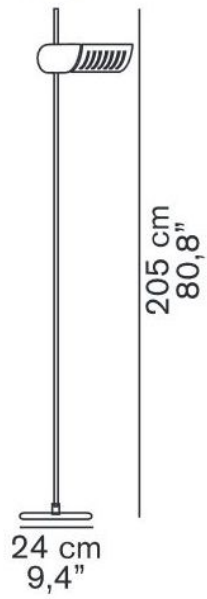

626

Oluce

Colombo Renal Reflector

Technical details

Country of Manufacture

Italy

Manufacturer

Oluce

Description

The Renal Reflector is a kidney-shaped reflector for some Oluce Lamps. It can be used for the Colombo 626, 885 and 761.