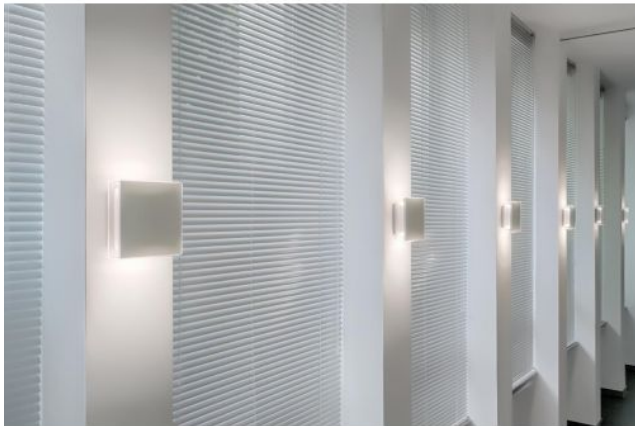

Serien Lighting

App

Farbtemperatur in Kelvin

- 2,700 extra warm white
- 3,000 warm white

Leuchtmittelabdeckung

- Pyramid
- Fluorescent green
- Mirror
- comb
- Opal
- grey
- Rib
- Ice crystal

Technical details

LED

voltage suitability

230 - 240 Volt

Depth in cm

7

material

acrylic glass, aluminum, polycarbonate

dimming

aluminum

Dimensions

H 17 cm | B 17 cm

Description

The Serien Lighting App wall lamp has a reduced square shape. For the front surface, different versions are offered as illuminant cover: with ribbed surface, opal white, honeycomb, pyramid, grey, fluorescent green, ice crystal or mirrored surface. On request, the wall lamp is also available with an individual print on the front. The choice of front surface has no influence on the room light itself, as the front surface is opaque. Whether in a row, graphic or deliberately free arrangement - App is suitable for multifunctional use.

The light is emitted symmetrically upwards and downwards by the App wall lamp. Part of the light is also diffused to the side. The light source is an integrated LED, which is available with a colour temperature of 2,700 Kelvin extra warm white or 3,000 Kelvin warm white. The lamp can be dimmed on site with a trailing edge and / or leading edge phase dimmer. On request, the App wall light is also available as a DALI dimmable version. This requires a 5-wire mains cable.