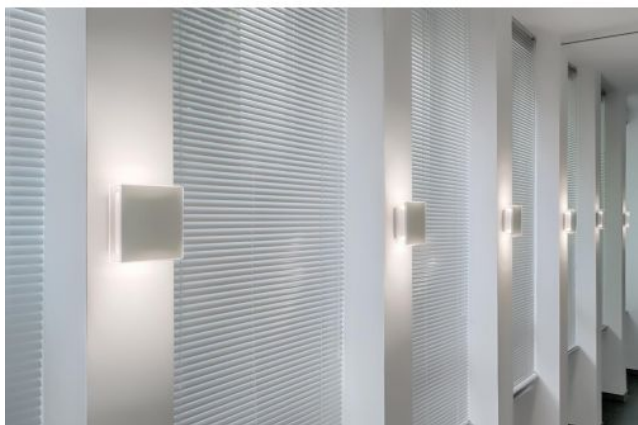

Serien Lighting

App

Farbtemperatur in Kelvin

- 2,700 extra warm white
- 3,000 warm white

Leuchtmittelabdeckung

- Mirror
- Pyramid
- Fluorescent green
- comb
- Opal
- grey
- Rib
- Ice crystal

Technical details

Country of Manufacture

Manufacturer

Serien Lighting

Designer

Formfjord

Protection class / IP rating

IP20

Contents of the package

LED

voltage suitability

230 - 240 Volt

Depth in cm

7

material

acrylic glass, aluminum, polycarbonate

dimming

dimmable with a trailing edge dimmer and with a leading edge dimmer

Wattage

16 W

Colour Rendering Index

>90

bulb exchange

on site itself

light body

aluminum

Dimensions

H 17 cm | B 17 cm

Description

The Serien Lighting App wall lamp has a reduced square shape. For the front surface, different versions are offered as illuminant cover: with ribbed surface, opal white, honeycomb, pyramid, grey, fluorescent green, ice crystal or mirrored surface. On request, the wall lamp is also available with an individual print on the front. The choice of front surface has no influence on the room light itself, as the front surface is opaque. Whether in a row, graphic or deliberately free arrangement - App is suitable for multifunctional use.

The light is emitted symmetrically upwards and downwards by the App wall lamp. Part of the light is also diffused to the side. The light source is an integrated LED, which is available with a colour temperature of 2,700 Kelvin extra warm white or 3,000 Kelvin warm white. The lamp can be dimmed on site with a trailing edge and / or leading edge phase dimmer. On request, the App wall light is also available as a DALI dimmable version. This requires a 5-wire mains cable.