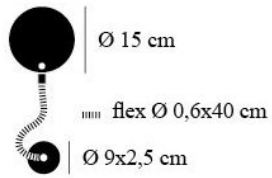

Catellani & Smith

Cartaflex Ostia Shade

Technical details

Country of Manufacture	 Italy
Manufacturer	Catellani & Smith
Designer	Enzo Catellani
material	polycarbonate
surface	white
Diameter in cm	15
Dimensions	Ø 15 cm