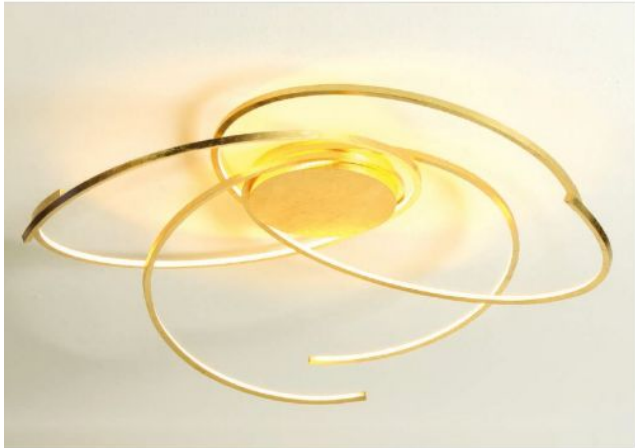

Escale

Space 80 cm

Oberfläche

- brushed aluminum
- Gold leaf
- black
- white

Technical details

Country of Manufacture	 Germany
Manufacturer	Escale
Designer	Mosru Mohiuddin
Year of design	2013
protection	IP20
Scope of delivery	LED
voltage suitability	230 - 240 Volt
Diameter in cm	80
material	aluminum
dimming	dimmable with a trailing edge dimmer and with a leading edge dimmer
Wattage	30 W
LED	inclusive
Colour Rendering Index	90
Color temperature in Kelvin	2,700 extra warm white
bulb exchange	at the manufacturer / at the factory
Total luminous flux in lm	4,200
Dimensions	H 20 cm Ø 80 cm

Description

The Escale Space 80 cm is the medium-sized ceiling light of this collection. The lamp has a diameter of 80 cm and a height of 20 cm. An LED with a colour temperature of 2,700 Kelvin extra warm white is used for lighting.

The Space 80 cm is a round lamp around which several struts spiral. These surfaces are offered: gold leaf, white, black or smoothed aluminum. Mosru Mohiuddin designed the lamp in the year 2013.

The ceiling lamp is dimmable on site with a trailing edge and / or leading edge phase dimmer. A Casambi module and a ZigBee module are on offer as accessories. With the Casambi module, the ceiling light can be regulated using the Casambi App by Smartphone or Tablet via Bluetooth. The ZigBee module enables the light to be operated via voice control.