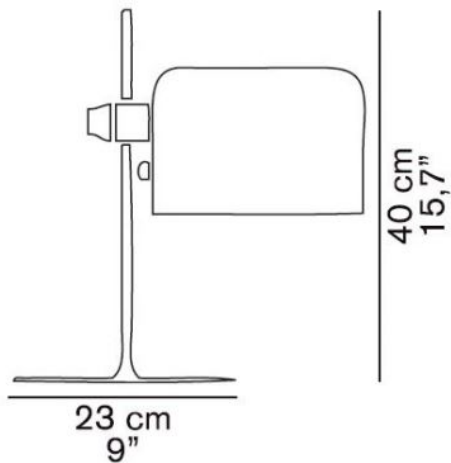

2202

Oluce

Replacement lamp base for Coupe 2202 or Spider 3319

Oberfläche

- black
- white

Technical details

Country of Manufacture

Italy

Manufacturer

Oluce

Description

The Oluce replacement lamp base for Coupé 2202 and Spider 3319 is a replacement lamp base for Coupé 2202 or Spider 3319. It is on offer in the surfaces black and white.