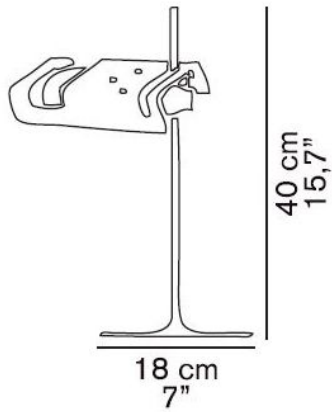

291

Oluce

Spider 291 replacement base

Oberfläche

- black
- white

Technical details

Country of Manufacture  Italy
Manufacturer Oluce

Description

The Oluce Spider 291 replacement base is a replacement base for Spider 291. Two surfaces are on offer.