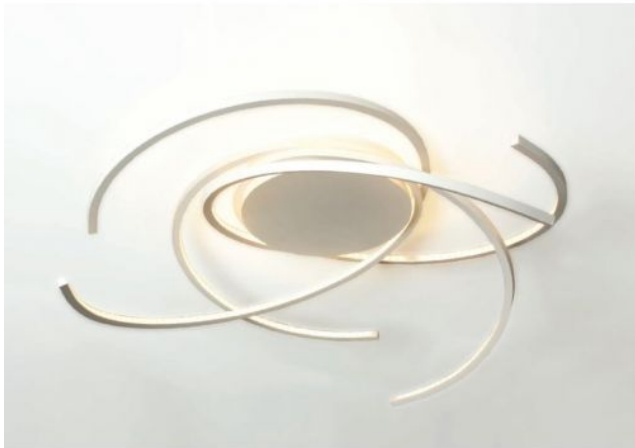

Escale

Space 100 cm

Oberfläche

- aluminum
- black
- gold
- white

Technical details

Country of Manufacture	 Germany
Manufacturer	Escale
Designer	Mosru Mohiuddin
Year of design	2013
protection	IP20
Scope of delivery	LED
voltage suitability	230 - 240 Volt
Diameter in cm	100
material	aluminum
dimming	dimmable with a trailing edge dimmer and with a leading edge dimmer
Wattage	36 W
LED	inclusive
Colour Rendering Index	90
Color temperature in Kelvin	2,700 extra warm white
bulb exchange	at the manufacturer / at the factory
Total luminous flux in lm	5,000
Dimensions	H 24 cm Ø 100 cm

Description

The Escale Space 100 is the largest ceiling light in this series. It has a diameter of 100 cm at a height of 24 cm. An LED with a colour temperature of 2700 Kelvin extra warm white serves as a light source.

The Space 100 ceiling light is offered in the surfaces aluminum smoothed, gold leaf, white and black. The lamp was designed by Mosru Mohiuddin in 2013.

This ceiling lamp can be dimmed on site with a trailing edge and / or leading edge phase dimmer. A Casambi module and a ZigBee module are offered as accessories. With the Casambi module, the ceiling light can be regulated with the Casambi App by smartphone or tablet via Bluetooth. The ZigBee module enables control of the light via voice control.