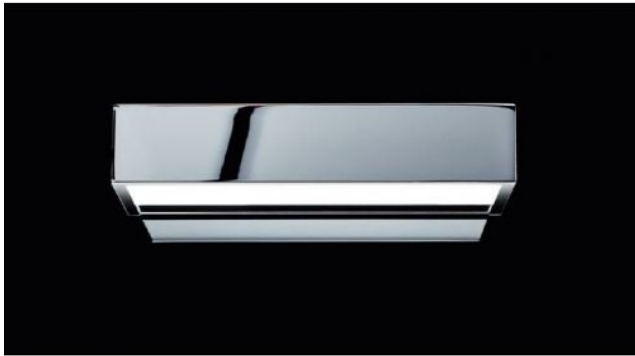

Decor Walther

Box 25

Oberfläche

- chrome
- nickel
- rose

Technical details

Country of Manufacture	 Germany
Manufacturer	Decor Walther
Designer	Maiken Walther
Protection class / IP rating	IP44
Contents of the package	Leuchtmittel/Bulb
voltage suitability	110 - 240 Volt
Depth in cm	10
material	glass, metal
dimming	dimmable on site
Base / Socket	R7s
Power (max. Watt)	100 Watt
Dimensions	H 5 cm L 25 cm

Description

The Decor Walther Box 25 wall lamp emits light simultaneously upwards and downwards. A diffuser made of white matt glass glare control the light in both directions and scatters it evenly. This wall lamp is 25 cm long, 5 cm high and 10 cm deep. With protection class IP44, this lamp is also suitable for the bathroom. It is available in chrome. A R7s halogen lamp with a maximum output of 100 watts can be used as the light source. The Box 25 is also offered with an integrated LED (Box 25 N LED).