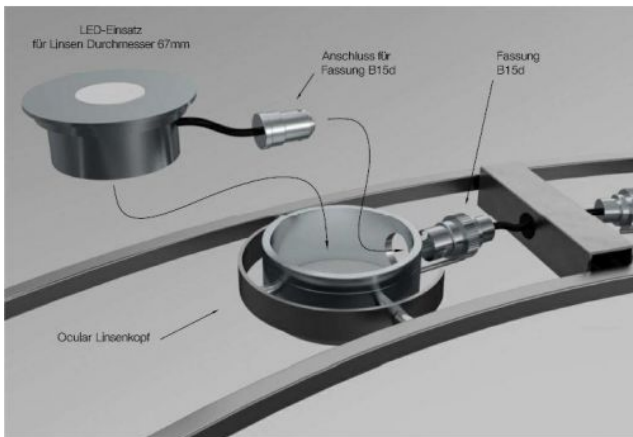

Licht im Raum

LED conversion for Ocular

Technical details

Country of Manufacture	 Germany
Manufacturer	Licht im Raum
Designer	Licht im Raum
Protection class / IP rating	IP40
Contents of the package	LED
voltage suitability	230 - 240 Volt
dimming	on site dimmable with a trailing edge dimmer
LED	inclusive
light distribution	directly and indirectly

Description

The LED conversion for Ocular Classic with B15 socket is an LED insert. The insert is available for the lens diameters 67 mm. A connection for a B15 socket is integrated. The LED inserts have one uplight and one downlight. They are dimmable on site with a trailing edge phase dimmer.