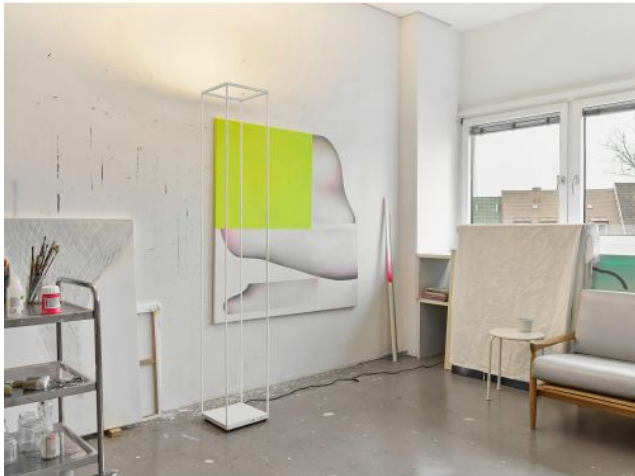

Serien Lighting

Reflex2 Floor M

Oberfläche

- black
- white

Voltage

- 230 - 240
- 110 - 125

Technical details

Country of Manufacture	 Germany
Manufacturer	Serien Lighting
Designer	Jean Marc da Costa
Year of design	2020
Protection class / IP rating	IP20
Contents of the package	LED
voltage suitability	110 - 240 Volt
material	aluminum
dimming	Push button dimmer on the lamp base
Wattage	50 W
LED	inclusive
Colour Rendering Index	>90
Luminous flux in lm	6,040
Color temperature in Kelvin	Tunable White
bulb exchange	on site itself
Dimensions	H 195 cm B 30 cm L 30 cm

Description

The Serien Lighting Reflex2 Floor M has a height of 195 cm. It has a width and length of 30 cm. The floor lamp is available with a black or white coated surface. The floor lamp is regulated via a push button dimmer at the lamp base. With the **Tunable White technology**, the light can also be controlled via this push button dimmer from incandescent warm to cool white. This allows the colour temperature to be adjusted from 2,200 Kelvin extra warm white to 4,000 Kelvin white. If necessary, the cable can be wound up under the lamp base.