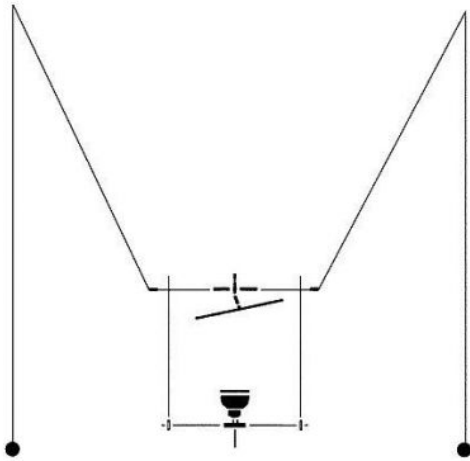

Ingo Maurer

YAYAHO Element 2 Spare Mirror

Technical details

Country of Manufacture	 Germany
Manufacturer	Ingo Maurer
Designer	Ingo Maurer
material	mirror

Description

The Ingo Maurer YAYAHO Element 2 spare mirror is integrated above the light source. This is a spare part for the YAYAHO Element 2. The light is emitted into the room via the mirror.