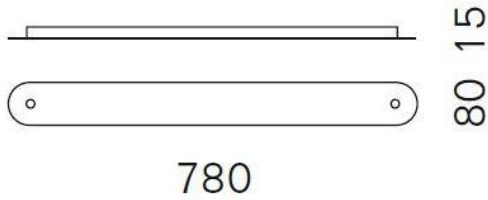

Serien Lighting

Canopy profile 2

Oberfläche

- brushed aluminum
- Aluminum polished
- black
- white

Technical details

Country of Manufacture	 Germany
Manufacturer	Serien Lighting
Designer	Serien Lighting
material	aluminum
Dimensions	H 2 cm B 8 cm L 78 cm

Description

The Serien Lighting canopy profile 2 is used to connect two pendant lamps and plug them into a single power supply. In this way, two single pendant lights can be installed together. Only a single ceiling outlet with power supply is required. The canopy profile 2 is available in the following finishes: brushed aluminum, polished aluminum, black or white painted. It is 78 cm long and 8 cm wide. Its height is 1.5 cm.