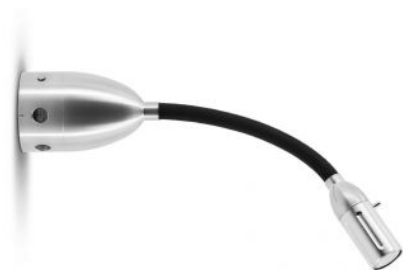

less'n'more

Zeus Wall / Ceiling Light Z-BDL1

Dimmbarkeit

- Push button dimmer at the canopy
- on site dimmable with a trailing edge dimmer

Oberfläche

- aluminum
- black
- white

flexible_arm

- textile anthracite
- aluminum
- textile green
- textile red
- textile brown
- textile white
- textile black
- textile blue

Technical details

Country of Manufacture	 Germany
Manufacturer	less'n'more
Designer	less'n'more
protection	IP43
Scope of delivery	LED
voltage suitability	230 - 240 Volt
material	aluminum, glass
beam angle	15 - 75 degrees
Wattage	4.2 W
LED	inclusive
Colour Rendering Index	90
Luminous flux in lm	450
Color temperature in Kelvin	2,700 extra warm white
canopy dimensions	7 cm
light head dimensions	3 cm
bulb exchange	on site itself
Dimensions	L max. 30 cm

Description

The Less'n'more Zeus Wall / Ceiling Light Z-BDL1 can be mounted on the wall or ceiling. It is built onto the surface. Its canopy / wall mounting made of aluminum has a diameter of 6.5 cm. This lamp has a flexible lamp arm that can be stretched and bent as desired. At maximum extension of the lamp arm, the lamp has a length of 30 cm. The flexible lamp arm is offered in these colours: aluminum, textile black, white, anthracite, blue, green, red and brown. An LED with a colour temperature of 2,700 Kelvin extra warm white is integrated in the lamp head.

The lamp head and the canopy are available in the surfaces aluminum and black. The Zeus Wall / Ceiling Light Z-BDL1 is offered on site dimmable with a trailing edge phase dimmer or with an integrated push button dimmer on the canopy. The version with push button dimmer can be switched and dimmed via the push button. The beam angle of the light can be continuously adjusted between 15 and 75 degrees. To do this, the glass lens is turned out of or into the lamp head. With a larger beam angle, the light is distributed over a larger area.