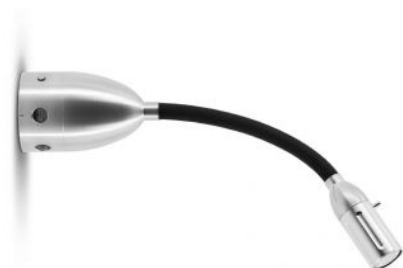

less'n'more

Zeus Wall / Ceiling Light Z-BDL1

Dimmbarkeit

- Push button dimmer at the canopy
- on site dimmable with a trailing edge dimmer

Oberfläche

- aluminum
- black
- white

flexible_arm

- textile brown
- textile white
- textile black
- textile blue
- textile anthracite
- aluminum
- textile green
- textile red

Technical details

Country of Manufacture	 Germany
Manufacturer	less'n'more
Designer	less'n'more
Protection class / IP rating	IP43
Contents of the package	LED
voltage suitability	230 - 240 Volt
material	aluminum, glass
beam angle	15 - 75 degrees
Wattage	4.2 W
LED	inclusive
Colour Rendering Index	90
Luminous flux in lm	450
Color temperature in Kelvin	2,700 extra warm white
canopy dimensions	7 cm
light head dimensions	3 cm
bulb exchange	on site itself
Dimensions	L max. 30 cm

Description

The Less'n'more Zeus Wall / Ceiling Light Z-BDL1 can be mounted on the wall or ceiling. It is built onto the surface. Its canopy / wall mounting made of aluminum has a diameter of 6.5 cm. This lamp has a flexible lamp arm that can be stretched and bent as desired. At maximum extension of the lamp arm, the lamp has a length of 30 cm. The flexible lamp arm is offered in these colours: aluminum, textile black, white, anthracite, blue, green, red and brown. An LED with a colour temperature of 2,700 Kelvin extra warm white is integrated in the lamp head.

The lamp head and the canopy are available in the surfaces aluminum and black. The Zeus Wall / Ceiling Light Z-BDL1 is offered on site dimmable with a trailing edge phase dimmer or with an integrated push button dimmer on the canopy. The version with push button dimmer can be switched and dimmed via the push button. The beam angle of the light can be continuously adjusted between 15 and 75 degrees. To do this, the glass lens is turned out of or into the lamp head. With a larger beam angle, the light is distributed over a larger area.