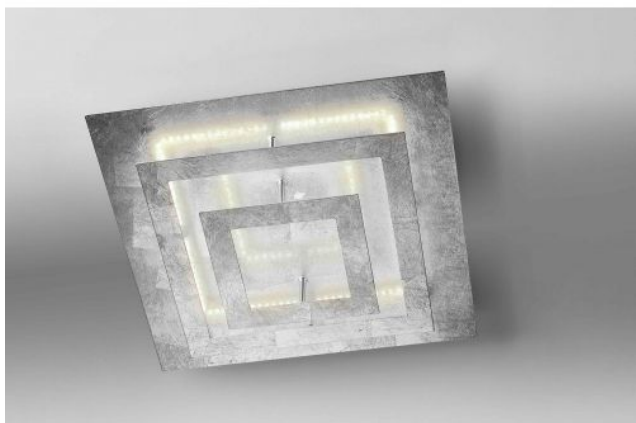

Lupia Licht

Square

Oberfläche

- gold
- silver
- white

Technical details

Country of Manufacture	 Germany
Manufacturer	Lupia Licht
Protection class / IP rating	IP20
Contents of the package	LED
voltage suitability	230 - 240 Volt
material	metal
dimming	on site dimmable with a trailing edge dimmer
Wattage	27 W
LED	inclusive
Colour Rendering Index	>90
Luminous flux in lm	2,200
Color temperature in Kelvin	2,700 extra warm white
Dimensions	H 10 cm B 40 cm L 40 cm

Description

The Lupia Light Square is 40 cm long, 40 cm wide and 9.5 cm high. This wall / ceiling lamp is available in different surfaces. On the square frame, there are LEDs that radiate indirectly against the reflector. The lamp with a gold leaf surface produces a particularly warm light. The Square by Lupia Licht can be dimmed on site with a trailing edge phase dimmer. The Square wall/ceiling lamp comes from the manufacturer Lupia Licht in Germany.