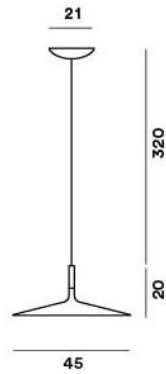

Foscarini

Aplomb Large spare LED

Kabelfarbe

- black
- white

Technical details

Country of Manufacture	 Italy
Manufacturer	Foscarini
Designer	Lucidi & Pevere
cabl length	320 cm
Wattage	11.7 W
Colour Rendering Index	>90
Luminous flux in lm	1,279
Color temperature in Kelvin	2,700 extra warm white
Protection class / IP rating	IP20
voltage suitability	230 - 240 Volt

Description

The Foscarini Aplomb Large replacement LED has a power of 11.7 Watt and a colour temperature of 2.700 Kelvin extra warm white. It is offered with a black or white cable. This spare part is suitable for all Aplomb Large versions.