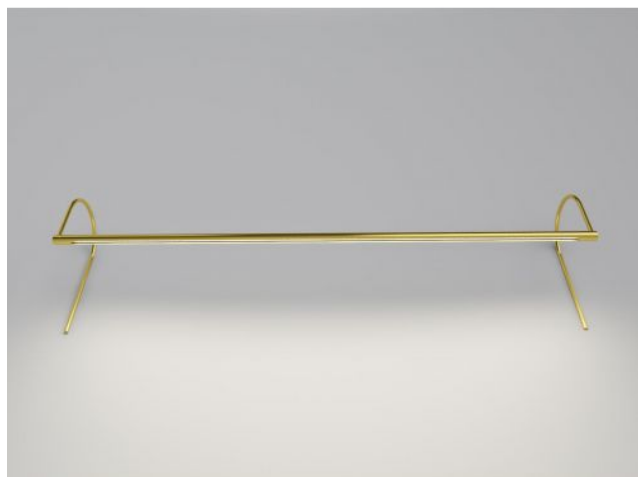

Betec

Minimus 119 cm Typ 15

Oberfläche

- chrome
- matt gold
- brass glossy
- brass matt
- glossy nickel
- matt Nickel
- black
- browning
- gold glossy

Technical details

Country of Manufacture	 Germany
Manufacturer	Betec
Designer	Horst Lettenmayer
Protection class / IP rating	IP20
Contents of the package	LED
voltage suitability	110 - 240 Volt
Projection in cm	15
material	brass
Wattage	38.4 W
LED	inclusive
Colour Rendering Index	>90
Luminous flux in lm	3,794.6
Color temperature in Kelvin	2,700 extra warm white
Dimensions	H 25 cm L 119 cm

Description

The Betec Minimus is a further development of the Clarus picture light. In contrast to the Clarus, its lamp head is thicker with a diameter of 1.8 cm. The Minimus was designed for the use of a Duo LED. A Duo LED consists of two LEDs in one housing and therefore has a particularly high light output. As a result, this picture light can also fulfil the side effect of brightening up a room. Its emitted light is mainly directed at the respective object, but it is reflected into the room at the same time, so that a pleasant atmosphere is created with the basic brightness.