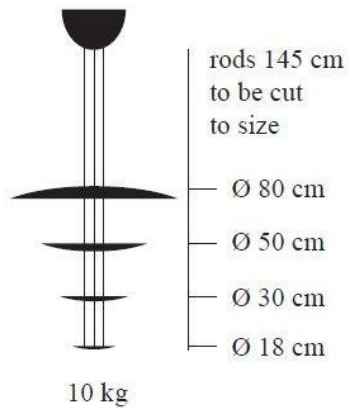

## Macchina della Luce rod set 145 cm

### Technical details

<b>Country of Manufacture</b>	 Italy
<b>Manufacturer</b>	Catellani & Smith
<b>Dimensions</b>	L 145 cm

### Description

The Catellani and Smith Macchina della Luce rod set is a spare part for all Macchina della Luce pendant lamps. The rod set has a length of 145 cm and can be shortened if necessary. It is offered in the surfaces brass or aluminum. The rod set in brass can be used for Macchina lamps in gold / copper, the set in aluminum for Macchina lamps in silver.