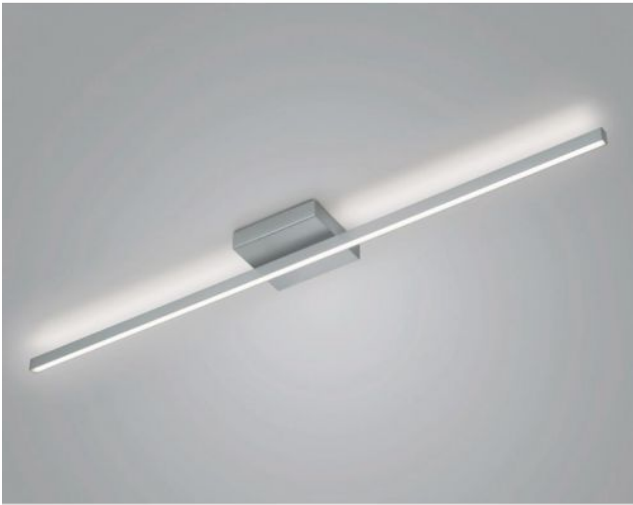

Knapstein

NURI-1

Oberfläche

- nickel
- black

Technical details

Country of Manufacture	 Germany
Manufacturer	Knapstein
Designer	Knapstein
Year of design	2022
Protection class / IP rating	IP20
Contents of the package	LED
voltage suitability	230 - 240 Volt
material	metal
dimming	dimmable with a trailing edge dimmer and with a leading edge dimmer
Wattage	44 W
LED	inclusive
Colour Rendering Index	>90
Luminous flux in lm	5,089
Color temperature in Kelvin	2,700 extra warm white
bulb exchange	at the manufacturer / at the factory
Dimensions	H 7 cm B 19 cm L 132 cm

Description

The Knapstein NURI-1 is a rod-shaped ceiling light. The lamp distributes its light upwards and downwards at the same time. This creates light effects on the ceiling. The NURI-1 is 132 cm long and 7 cm high. The ceiling light is offered in the surfaces matt nickel and black. It is operated with a powerful, dimmable LED that has a colour temperature of 2,700 Kelvin extra warm white.