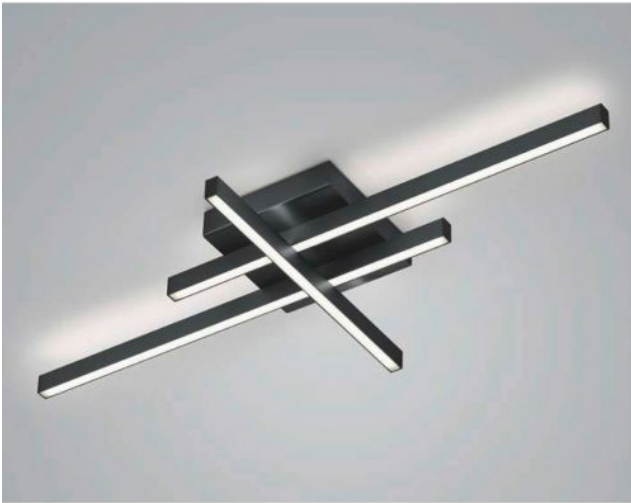

Knapstein

FELI

Oberfläche

- nickel
- black

Technical details

Country of Manufacture	 Germany
Manufacturer	Knapstein
Designer	Knapstein
Year of design	2022
Protection class / IP rating	IP20
Contents of the package	LED
voltage suitability	230 - 240 Volt
material	metal
dimming	dimmable with a trailing edge dimmer and with a leading edge dimmer
Wattage	51 W
LED	inclusive
Colour Rendering Index	>90
Luminous flux in lm	5,812
Color temperature in Kelvin	2,700 extra warm white
bulb exchange	at the manufacturer / at the factory
Dimensions	H 7 cm B 42 cm L 90 cm

Description

The Knapstein FELI ceiling light consists of two horizontal rods and one vertically arranged rod. The ceiling lamp emits its light both upwards and downwards. The light emitted upwards also creates a uniform lighting effect on the ceiling. The FELI has a total length of 90 cm and a width of 42 cm. Knapstein offers the ceiling light in the surfaces matt nickel and black. The lamp is operated with a powerful, dimmable LED. The LED has a colour temperature of 2,700 Kelvin extra warm white.