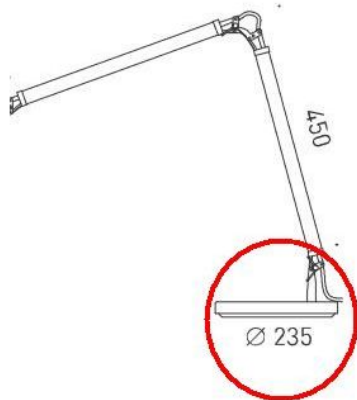

Serien Lighting

Job Replacement table base

Technical details

Country of Manufacture	 Germany
Manufacturer	Serien Lighting
material	metal
Diameter in cm	24
Dimensions	Ø 24 cm

Description

This replacement table base is an original spare part from the manufacturer Serien Lighting to match the Job table lamp.