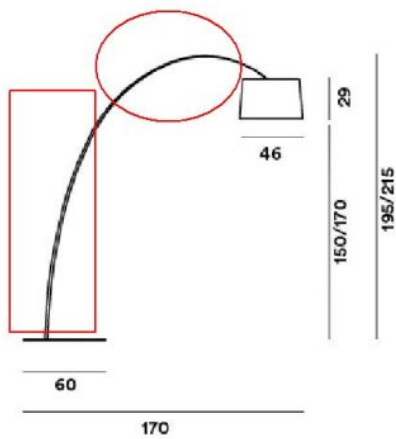

Foscarini

Spare rod set for Twiggy Terra LED

Oberfläche

- black
- graphite
- greige grey-beige
- red
- white

Technical details

Country of Manufacture	 Italy
Manufacturer	Foscarini
material	glass fiber

Description