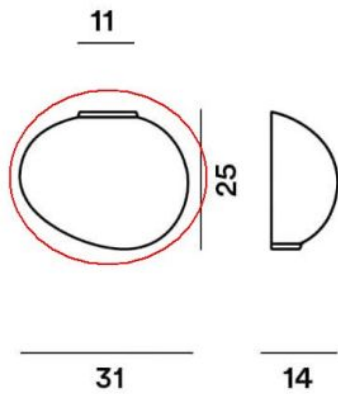

Foscarini

Gregg Parete Media Semi 1 Replacement Glass

Technical details

Country of Manufacture	 Italy
Manufacturer	Foscarini
material	glass
color	white
Dimensions	H 25 cm B 14 cm L 31 cm

Description

This Foscarini Gregg replacement glass in white satin is an original replacement glass from the Italian manufacturer suitable for the Foscarini Gregg Parete Media Semi 1 wall light.