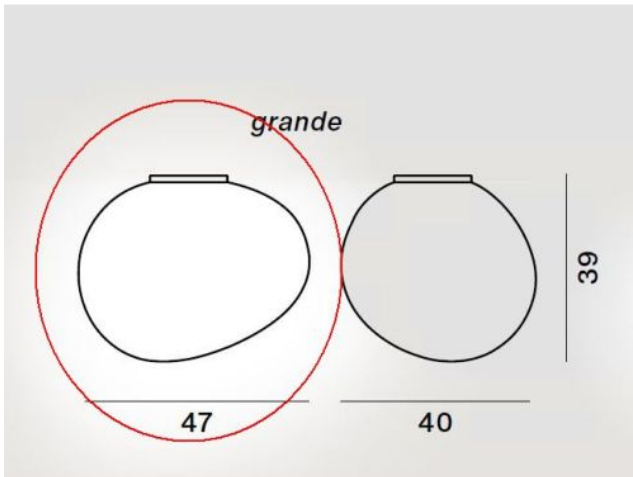

Foscarini

Gregg Grande Soffitto Replacement Glass

Technical details

Country of Manufacture	 Italy
Manufacturer	Foscarini
material	glass
color	white
Dimensions	H 40 cm B 39 cm L 47 cm

Description

This Foscarini Gregg Midi replacement glass in white satin is an original replacement glass from the Italian manufacturer suitable for the Foscarini Gregg Grande Soffitto ceiling lamp.