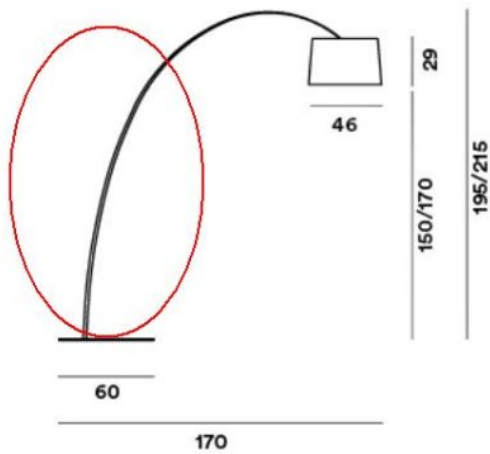

Foscarini

Bottom Spare rod for Twiggy Terra LED

Oberfläche

- black
- graphite
- greige grey-beige
- red
- white

Technical details

Country of Manufacture	 Italy
Manufacturer	Foscarini
material	glass fiber

Description

The replacement rod the Foscarini Twiggy Terra LED is available in white, crimson, greige (a mixture of grey and beige), graphite and black to match the lamp.